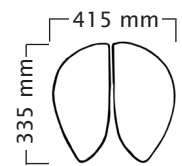

## Job

Total weight 6,0 kg

Standard gas spring:

short: 435 ~ 565 mm  
medium: 510 ~ 705 mm  
long: 590 ~ 845 mm

Foot Height Control gas spring:

not available  
not available  
not available

User height (cm)	<150	150-170	>160
Gas spring	short	medium	long

# Salli Saddle Chair dimensions