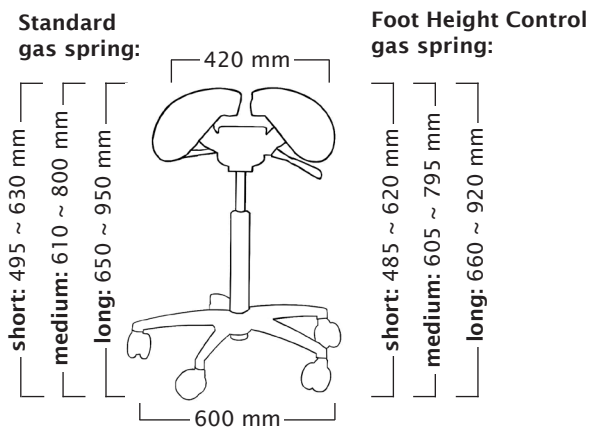

Twin, Stretching support & big base

User height (cm)	<165	165-185	>170
Gas spring	short	medium	long