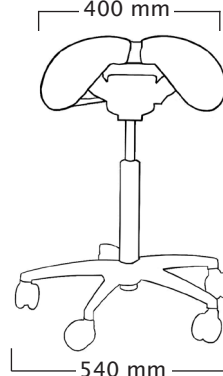

User height (cm)	<165	165-185	>170
Gas spring	short	medium	long

## Professional

Total weight 9,7 kg  
Seat weight 6,0 kg

Standard gas spring:

short: 490 ~ 625 mm  
medium: 600 ~ 780 mm  
long: 645 ~ 905 mm

Foot Height Control gas spring:

not available  
not available  
not available

User height (cm)	<160	160-180	>165
Gas spring	short	medium	long

## Job

Total weight 6,0 kg

Standard gas spring:

short: 435 ~ 565 mm  
medium: 510 ~ 705 mm  
long: 590 ~ 845 mm

Foot Height Control gas spring:

not available  
not available  
not available

User height (cm)	<150	150-170	>160
Gas spring	short	medium	long