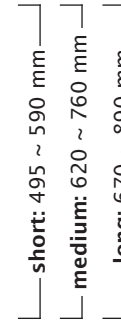

Foot Height Control gas spring:

User height (cm)	<165	165-185	>170
Gas spring	short	medium	long