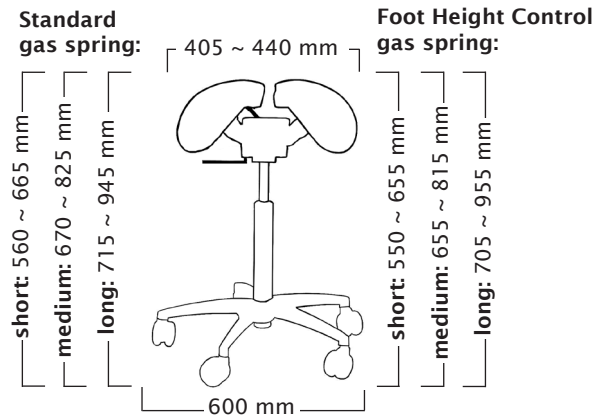

SwingFit, Allround & big base

User height (cm)	<170	170-190	>175
Gas spring	short	medium	long