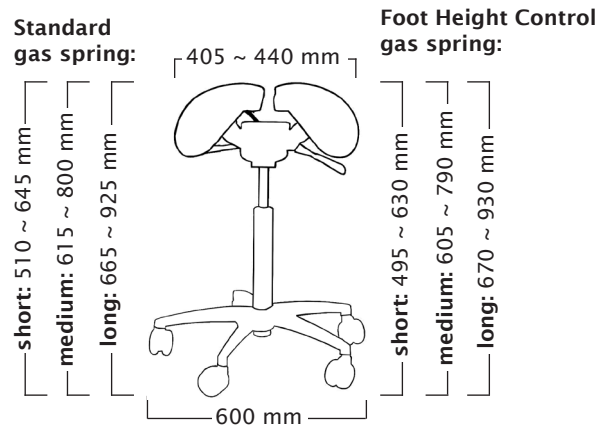

Multijuster, Stretching support & big base

User height (cm)	<165	165-185	>170
Gas spring	short	medium	long