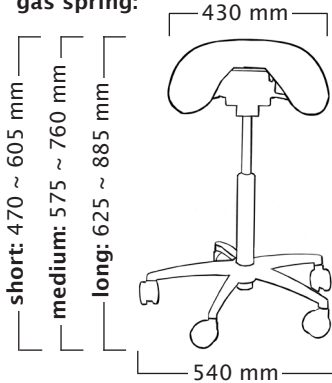

Salli Saddle Chair dimensions

Classic

Total weight 11,0 kg
Seat weight 7,4 kg

Standard gas spring:

Foot Height Control gas spring:

User height (cm)	<160	160-180	>165
Gas spring	short	medium	long