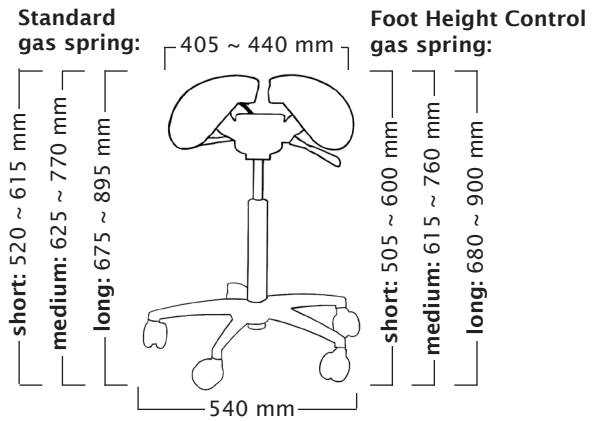

Multijuster & Allround

User height (cm)	<163	165-185	>170
Gas spring	short	medium	long