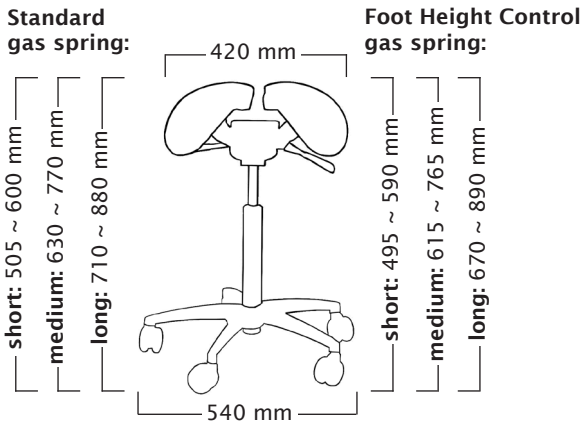

Salli Saddle Chair dimensions

Twin & Allround

User height (cm)	<165	165-185	>170
Gas spring	short	medium	long