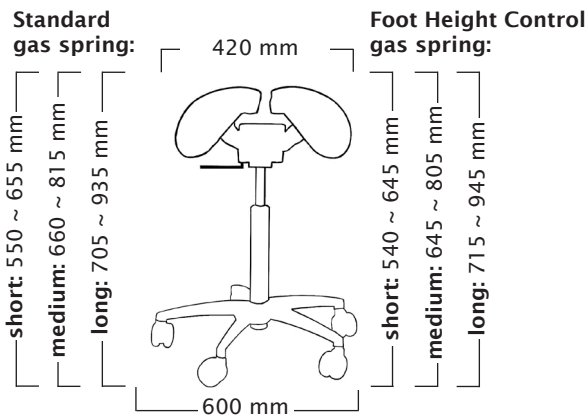

Swing, Allround & big base

User height (cm)	<170	170-190	>175
Gas spring	short	medium	long