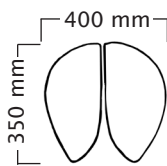

## Professional

Total weight 9,7 kg  
Seat weight 6,0 kg

Standard gas spring:

short: 490 ~ 625 mm  
medium: 600 ~ 780 mm  
long: 645 ~ 905 mm

Foot Height Control gas spring:

not available  
not available  
not available