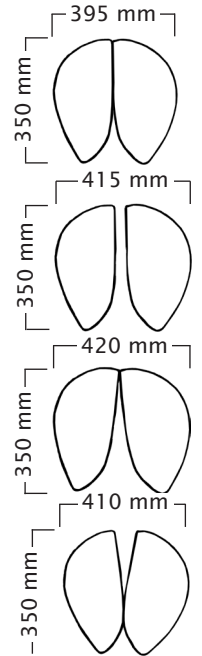

User height (cm)	<160	160-180	>165
Gas spring	short	medium	long

## SwingFit

Total weight 11,0 kg  
Seat weight 7,4 kg

Standard gas spring:

short: 500 ~ 635 mm  
medium: 610 ~ 800 mm  
long: 665 ~ 925 mm

Foot Height Control gas spring:

short: 490 ~ 625 mm  
medium: 605 ~ 790 mm  
long: 665 ~ 925 mm

User height (cm)	<165	165-185	>170
Gas spring	short	medium	long

## Professional

Total weight 9,7 kg  
Seat weight 6,0 kg

Standard gas spring:

short: 490 ~ 625 mm  
medium: 600 ~ 780 mm  
long: 645 ~ 905 mm

Foot Height Control gas spring:

not available  
not available  
not available