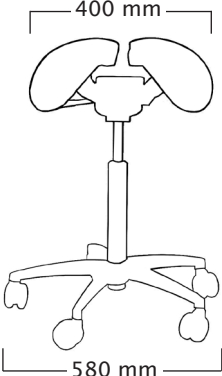

Professional

Total weight 9,7 kg
Seat weight 6,0 kg

Standard gas spring:

short: 490 ~ 625 mm
medium: 600 ~ 780 mm
long: 645 ~ 905 mm

Foot Height Control gas spring:

not available
not available
not available

User height (cm)	<160	160-180	>165
Gas spring	short	medium	long