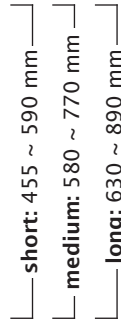

Foot Height Control gas spring:

User height (cm)	<165	165-185	>170
Gas spring	short	medium	long

Accessories - further information

Accessories	weight	notify
Allround	4,36 kg	big base with swing and swingfit
Elbow rest	2,54 kg	
Stretching Support	2,16 kg	big base
Surgeon	4,32 kg	
Ergorest with stretching support	4,00 kg	
Foot adjustment	1,28 kg	
Gas spring lengths (cylinder)	length	notify
mini	185 mm	available on request only
short	235 mm	
medium	325 mm	
long	385 mm