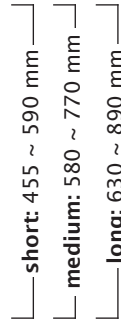

Foot Height Control gas spring:

User height (cm)	<160	160-180	>165
Gas spring	short	medium	long