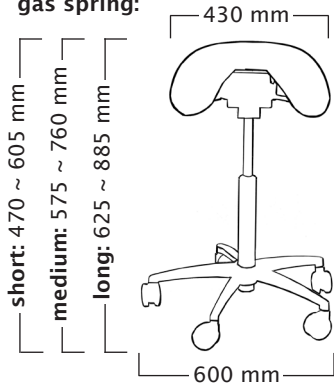

Classic & Stretching Support & big base

Standard gas spring:

Foot Height Control gas spring:

User height (cm)	<165	165-185	>170
Gas spring	short	medium	long

Accessories - further information

Accessories	weight	notify
Allround	4,36 kg	big base with swing and swingfit
Elbow rest	2,54 kg	
Stretching Support	2,16 kg	big base
Surgeon	4,32 kg	
Ergorest with stretching support	4,00 kg	
Foot adjustment	1,28 kg	
Gas spring lengths (cylinder)	length	notify
mini	185 mm	available on request only
short	235 mm	
medium	325 mm	
long	385 mm