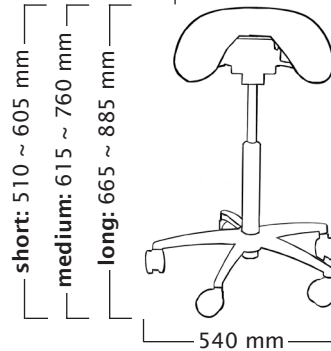

Classic & Allround

Standard gas spring:

Foot Height Control gas spring:

User height (cm)	<165	165-185	>170
Gas spring	short	medium	long